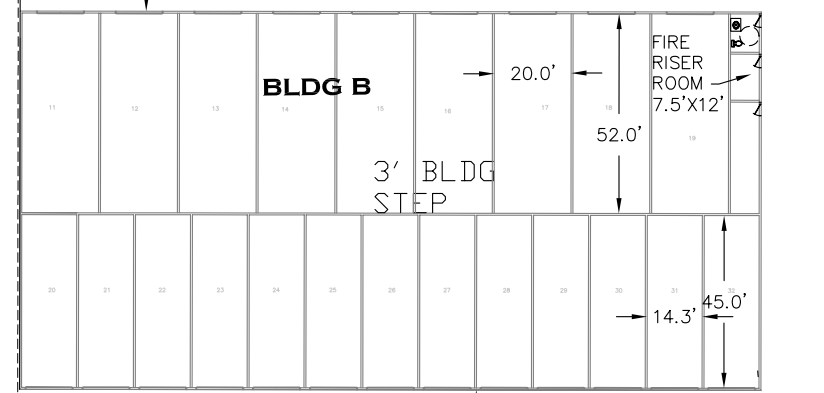

COOLEY MESA ROAD
PUBLIC RIGHT - OF - WAY

LOT 1
541 ACRES

0111

TRACT B

PLANE STREET
60' PUBLIC RIGHT - OF - WAY